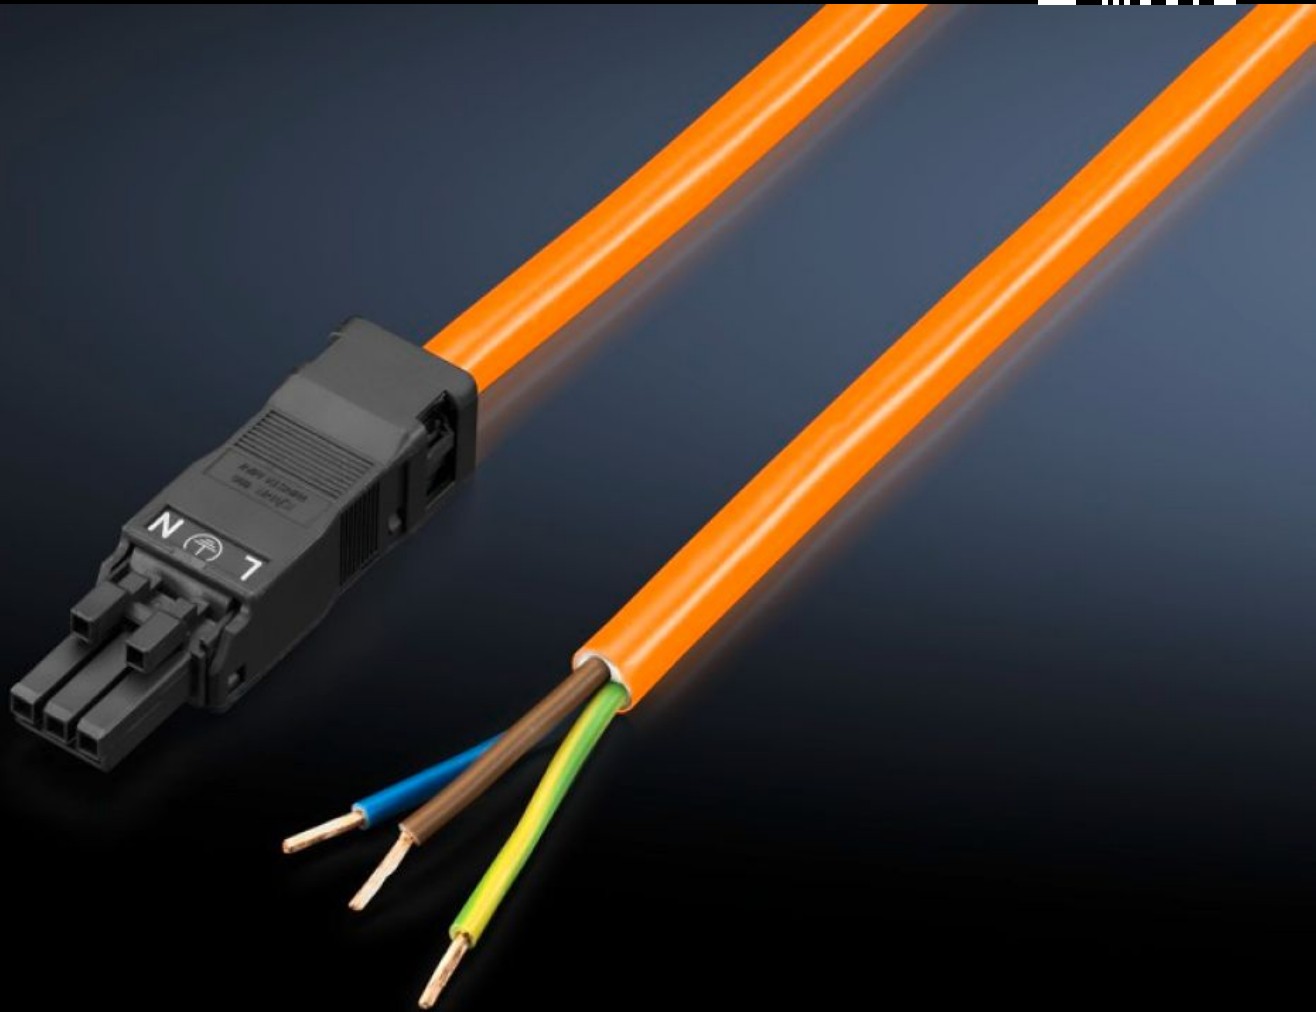

Rittal – The System.

Faster – better – everywhere.

SZ 2500.500 Connection cable

State: 17/07/2024 (Source: rittal.com/com-en)

ENCLOSURES

POWER DISTRIBUTION

CLIMATE CONTROL

IT INFRASTRUCTURE

SOFTWARE & SERVICES

FRIEDHELM LOH GROUP

SZ 2500.500 - Connection cable

For simple, time-saving connection of the LED system light.

Features

Model No.	SZ 2500.500
Design	Infeed, 3-pole (with socket, without connector)
Product description	For time-saving and simple installation of the LED system light.
Colour	Orange
Length	3,000 mm
AWG	AWG 16
Standards	Power supply cords: AVLV2 Mains connector: ECBT2
Dimensions	Length: 3,000 mm
Rated operating voltage	100 V - 240 V, 1~, 50 Hz/60 Hz
Packs of	1 pc(s).
Weight/pack	0.359 kg
Customs tariff number	85444290
EAN	4028177811379
E-Number Sweden	E3465327
ETIM 7.0	EC001576
ECLASS 8.0	27060402