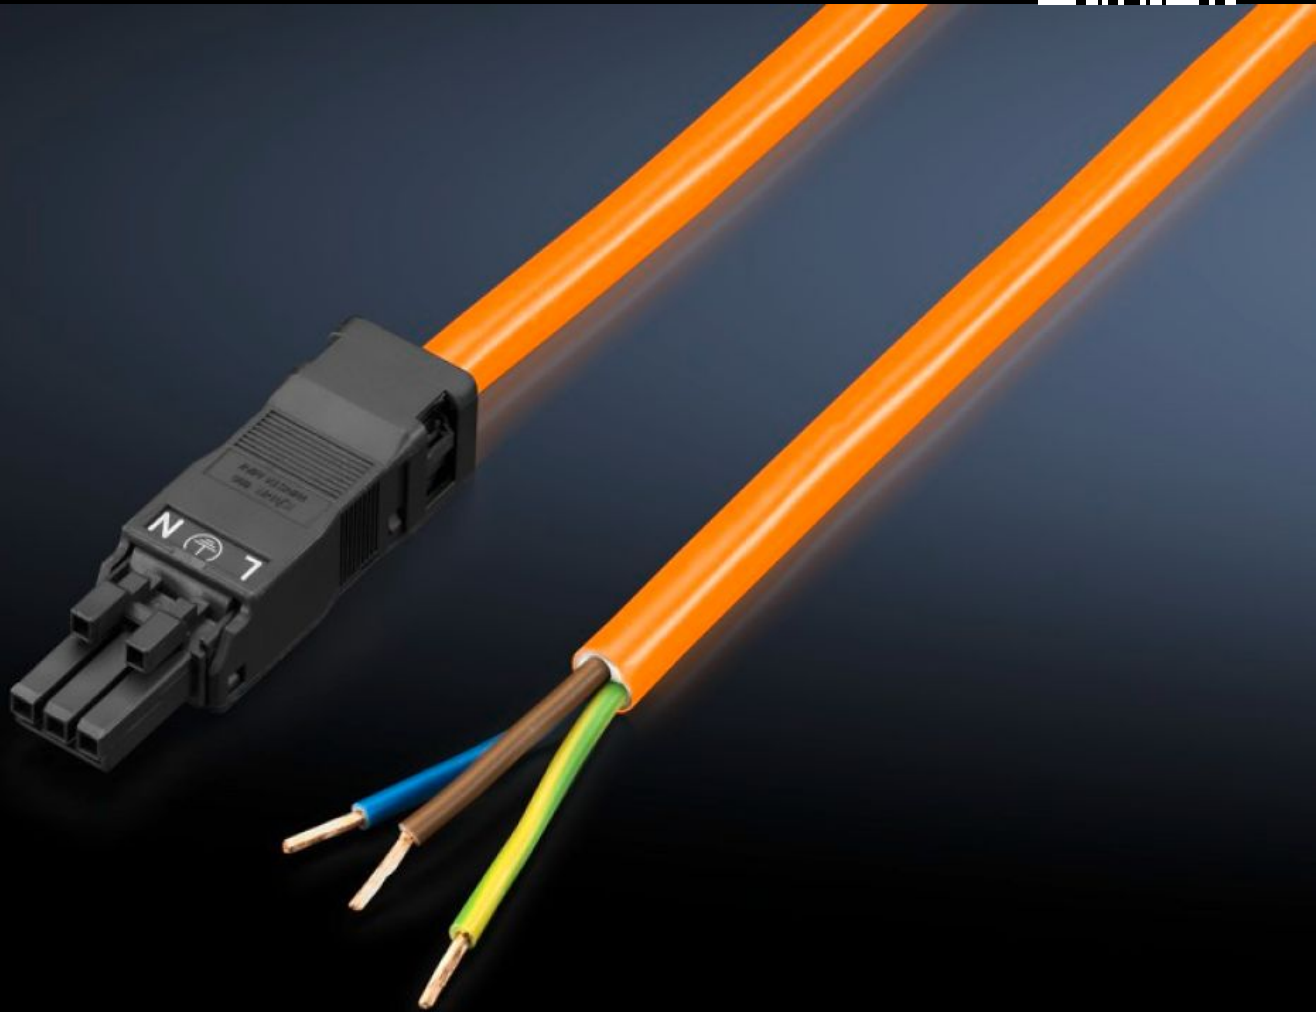

Rittal – The System.

Faster – better – everywhere.

SZ 2500.400 Connection cable

State: 26/09/2024 (Source: rittal.com/com-en)

ENCLOSURES

POWER DISTRIBUTION

CLIMATE CONTROL

IT INFRASTRUCTURE

SOFTWARE & SERVICES

FRIEDHELM LOH GROUP

SZ 2500.400 - Connection cable

For simple, time-saving connection of the LED system light.

Features

Model No.	SZ 2500.400
Design	Infeed, 3-pole (with socket, without connector)
Product description	For time-saving and simple installation of the LED system light.
Colour	Orange
Cross-section	1.5 mm ²
Length	3,000 mm
Dimensions	Length: 3,000 mm
Rated operating voltage	100 V - 240 V, 1~, 50 Hz/60 Hz
Packs of	5 pc(s).
Weight/pack	1.56 kg
Net weight	1.5
Gross weight	1.56
Customs tariff number	85444290
EAN	4028177809093
E-Number Sweden	E3465328
ETIM 8	EC001576
ETIM 7.0	EC001576
ECLASS 8.0	27060402