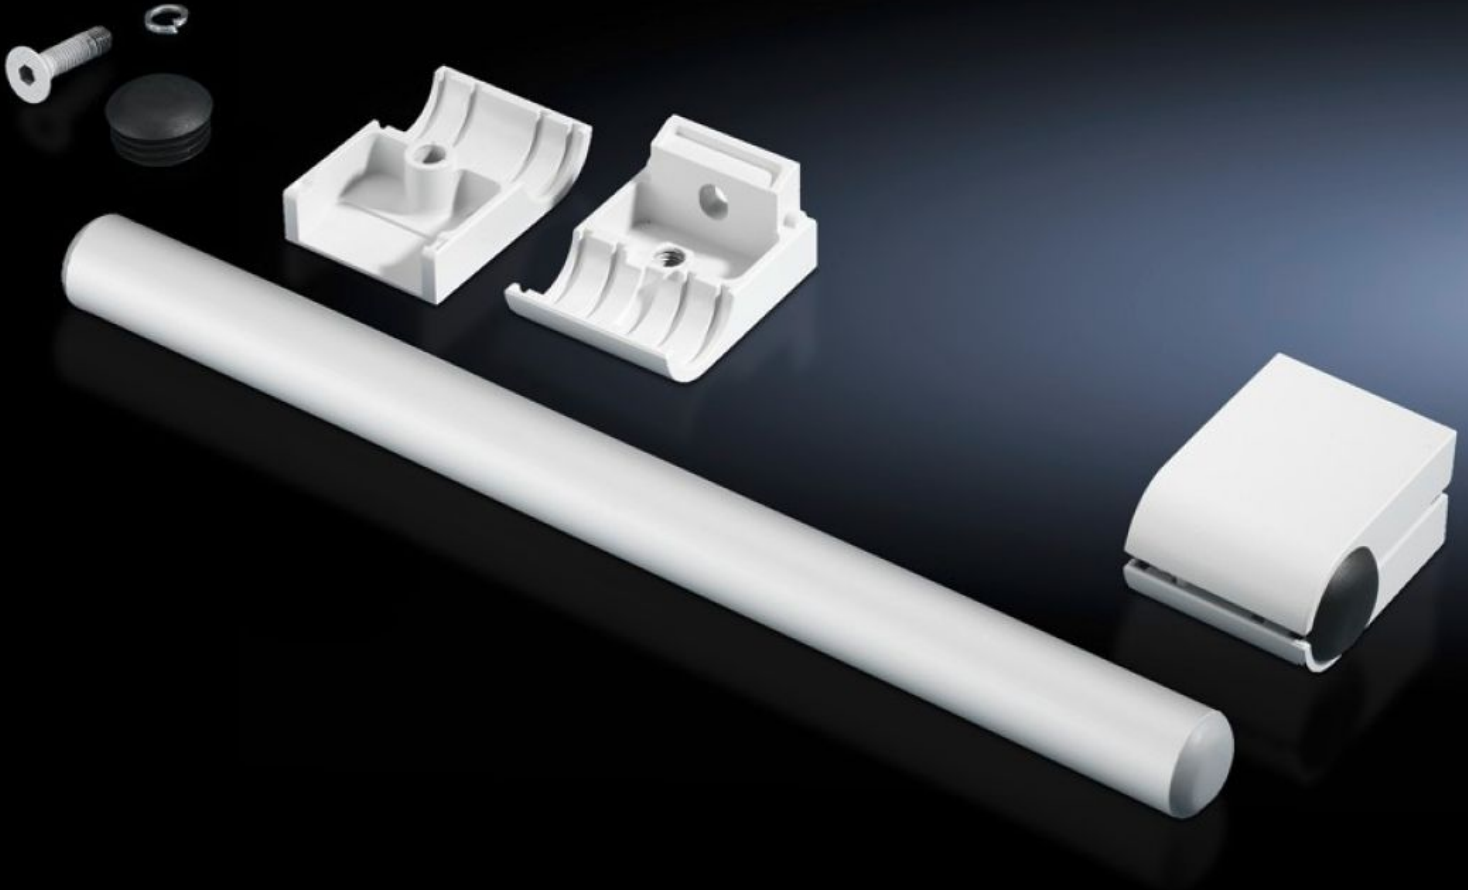

Rittal – The System.

Faster – better – everywhere.

SZ 2389.000

Handle set

State: 27/09/2024 (Source: rittal.com/com-en)

ENCLOSURES

POWER DISTRIBUTION

CLIMATE CONTROL

IT INFRASTRUCTURE

SOFTWARE & SERVICES

FRIEDHELM LOH GROUP