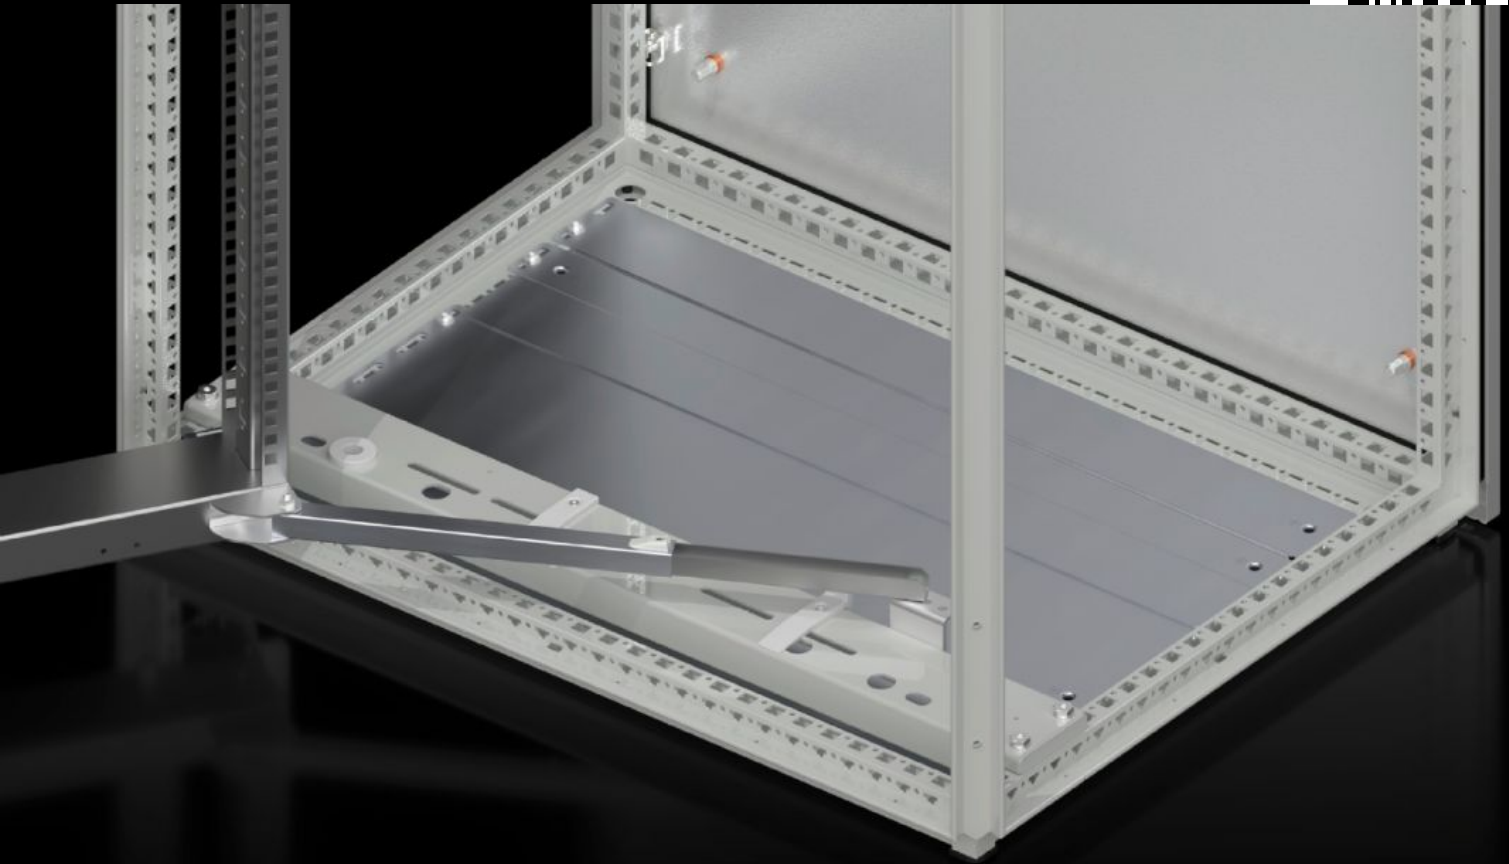

Rittal – The System.

Faster – better – everywhere.

SR 1980.200 Swing frame stay

State: 27/09/2024 (Source: rittal.com/com-en)

ENCLOSURES

POWER DISTRIBUTION

CLIMATE CONTROL

IT INFRASTRUCTURE

SOFTWARE & SERVICES

FRIEDHELM LOH GROUP

SR 1980.200 - Swing frame stay

Secures the swing frame in the open position.

Features

Model No.	SR 1980.200
Design	with 180° hinge
Product description	Secures the swing frame in the open position.
Installation options	For mounting on swing frame, large: at the bottom of the enclosure (with safety catch at 160°)
Packs of	1 pc(s).
Weight/pack	0.658 kg
Net weight	0.585
Gross weight	0.6
Customs tariff number	73269098
EAN	4028177013254
ETIM 8	EC002626
ETIM 7.0	EC002626
ECLASS 8.0	27189266