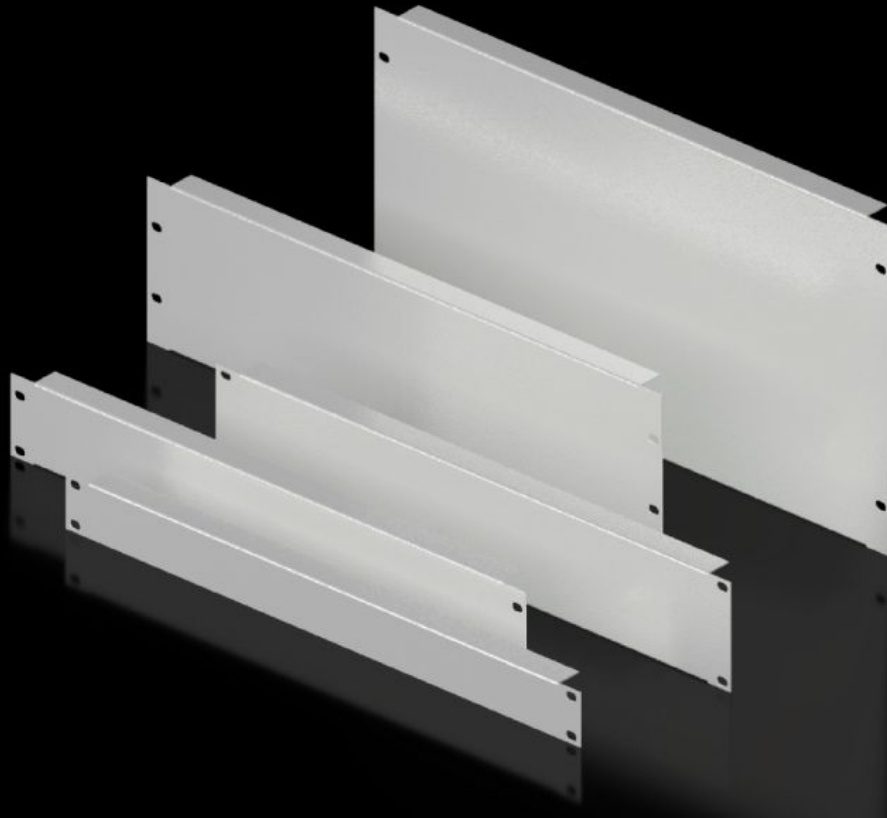

Rittal – The System.

Faster – better – everywhere.

DK 7156.035

Blanking panel, 19" (482.6 mm)

State: 2024-09-27 (Source: [rittal.com/ca-en](https://www.rittal.com/ca-en))

ENCLOSURES

POWER DISTRIBUTION

CLIMATE CONTROL

IT INFRASTRUCTURE

SOFTWARE & SERVICES

FRIEDHELM LOH GROUP

DK 7156.035 - Blanking panel, 19" (482.6 mm)

As a reserve panel cover or for population as required.

Features

Model No.	DK 7156.035
Product description	As a reserve panel cover.
Material	Carbon steel
Color	RAL 7035
Build-up height	266 mm
Dimensions	Width: 482.6 mm
Height units	6 U
Packaging unit	2 pc(s).
Weight/packaging unit	3.268 kg
Net weight	2.94
Gross weight	3.14
PCF/PU (Cradle-to-Gate)	12.5 kg CO2 eq (Cat B)
Note on the PCF class	Category B: PCF value (cradle-to-gate) approximated based on product weight and self-declared
Customs tariff number	94039910
EAN	4028177165779
ETIM 7.0	EC000456
ECLASS 8.0	27189217