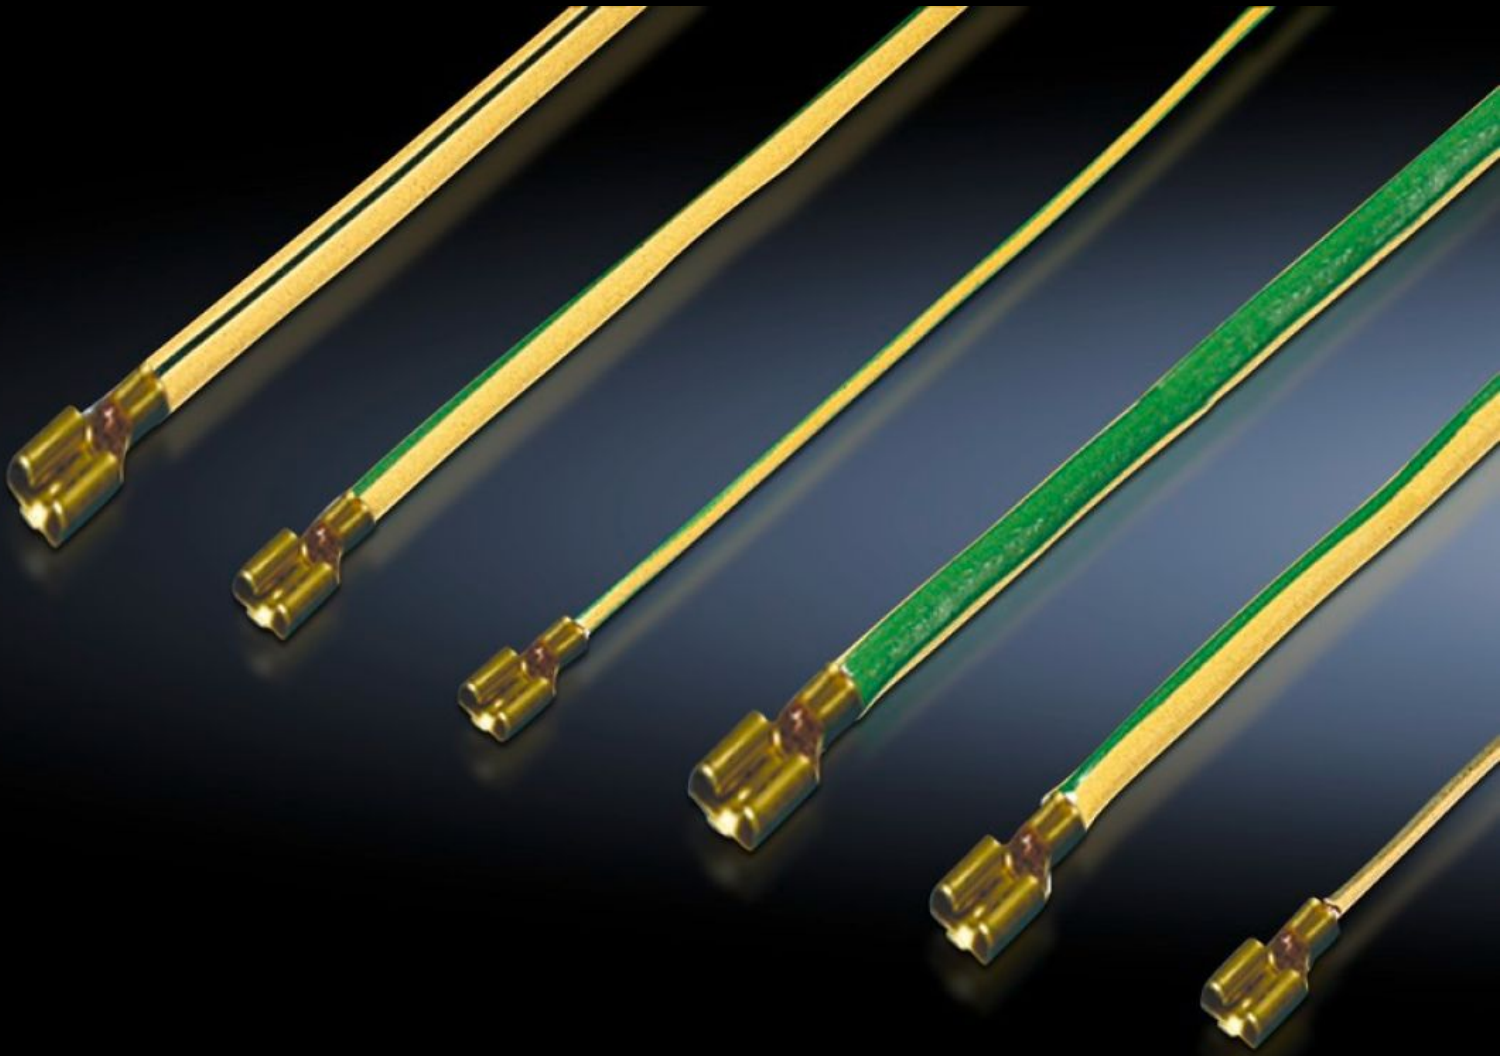

Rittal – The System.

Faster – better – everywhere.

TE 7000.675 Complete earthing kit

State: 27/09/2024 (Source: [rittal.com/au-en](https://www.rittal.com/au-en))

ENCLOSURES

POWER DISTRIBUTION

CLIMATE CONTROL

IT INFRASTRUCTURE

SOFTWARE & SERVICES

FRIEDHELM LOH GROUP

TE 7000.675 - Complete earthing kit for TE

For system-compatible earthing of all housing parts on the housing frame. The earth conductors are pre-assembled ready for connection with connectors and cut to the correct length.

Features

Model No.	TE 7000.675
Product description	For system-compatible earthing of all housing parts on the housing frame. The earth conductors are pre-assembled ready for connection with connectors and cut to the correct length.
Supply includes	4 earth straps, 300 mm 4 earth straps, 350 mm Assembly parts
Note	If a risk assessment of the ultimate application has been carried out by a qualified electrician and no extended risk potential has been identified, no protective earthing measures are required
Packs of	1 pc(s).
Weight/pack	0.45 kg
Net weight	0.2
Gross weight	0.205
Customs tariff number	73269098
EAN	4028177437357
ETIM 7.0	EC001503
ECLASS 8.0	27149219

Tender text

TE earthing kit
4 mm² earth conductor including assembly parts