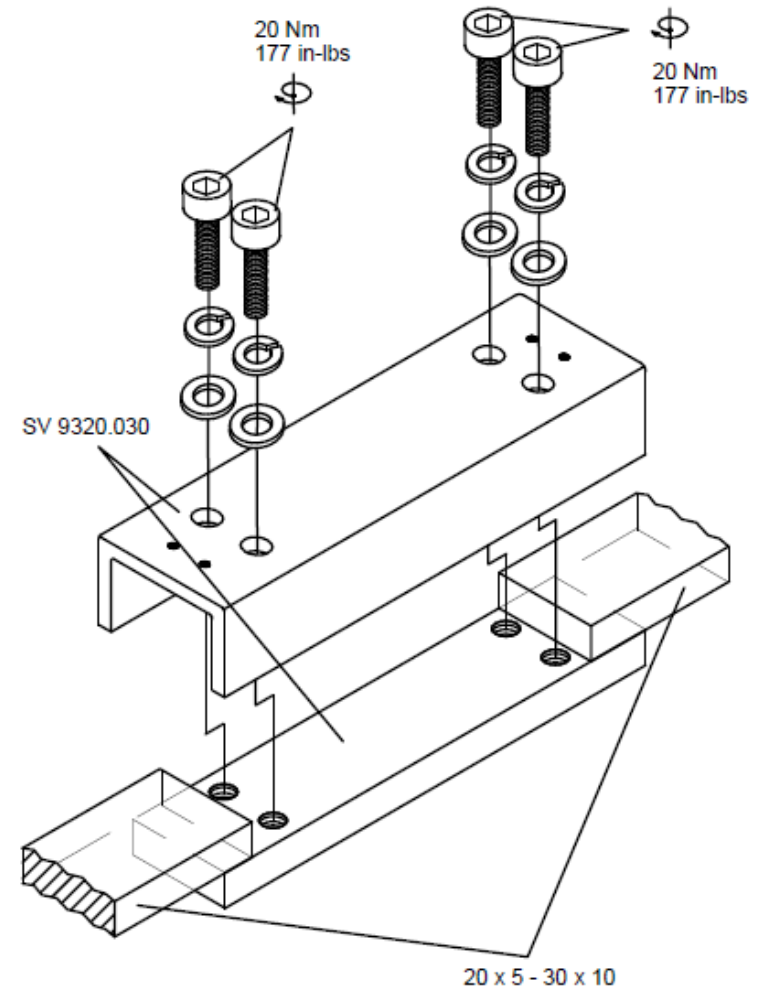

12x

A8,1

Zchnng.-Nr. / No. of dwg. : A1651105SV

Versandbeutel-Nr. / No. of accessory bag : -

Lieferanten-Nr. / No. of supplier :

Article No.	SV9320.030				
Suitable for use on a circuit capable of delivering not more than SCCR symmetrical amperes	Maximum voltage AC	Maximum condition when protected by	Spacing between supports	Busbar dimension WxH	Useable supports
[kA]	[V]		[mm]	[mm]	SV
50	600	Class L 800A Fuses	350	30x5/10	9340.050
30	600	-	250	30x5/10	9340.050
22	600	-	500	30x5/10	9340.050