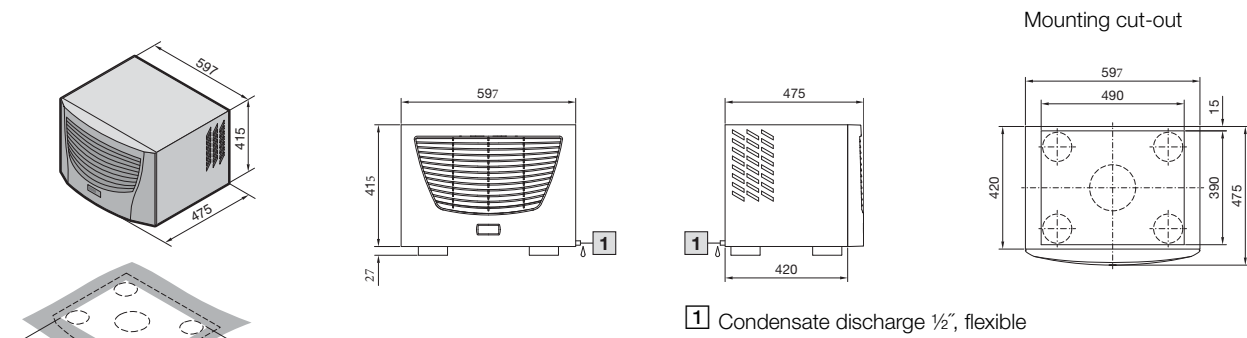

TopTherm Blue e, SK 3273.XXX, SK 3383.XXX, SK 3384.XXX, SK 3385.XXX