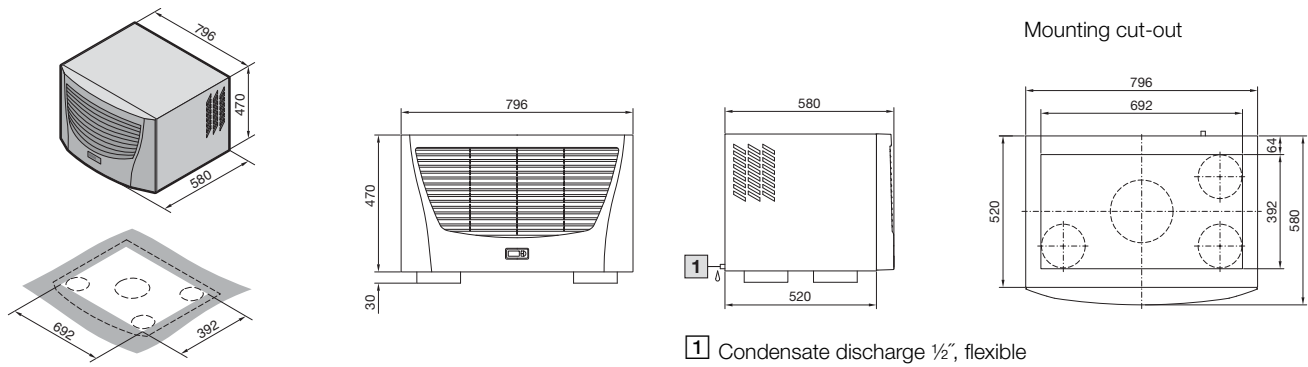

Roof-mounted cooling units

Blue e+, SK 3185.730

Mounting cut-out

Note:
Only suitable for mounting on enclosures with minimum dimensions 800 x 600 (W x D).