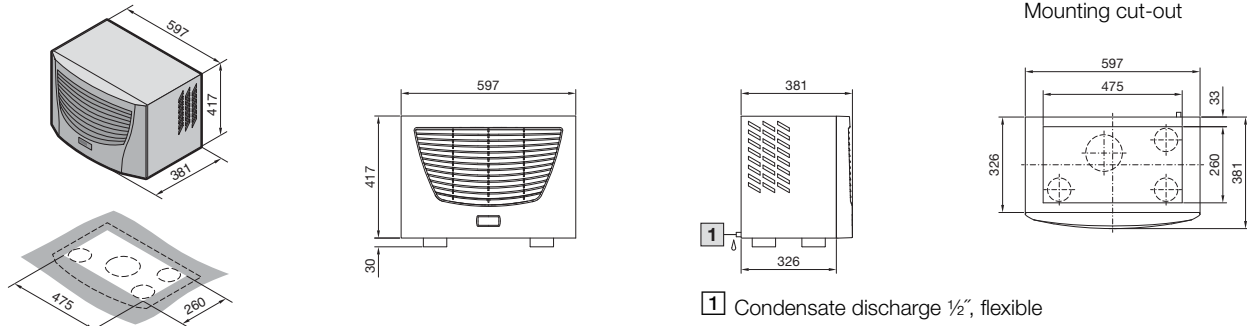

Climate control

Cooling units

Roof-mounted cooling units

TopTherm Blue e, SK 3359.XXX, SK 3382.XXX