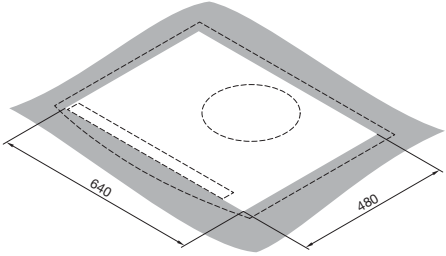

Roof-mounted cooling units

Blue e+, SK 3185.730

Mounting cut-out

Note:
Only suitable for mounting on enclosures with minimum dimensions 800 x 600 (W x D).