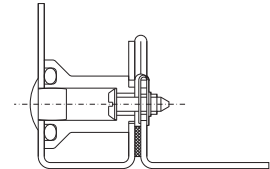

Enclosures

Stainless steel

Premium Panel, protection category IP 69K

Command panel
CP 6681.000

Hex screw,
external

Internal screw
with plastic stoppers

Note:

- Support arm connection at the bottom, by rotating the enclosure