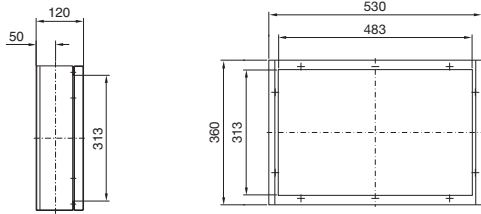

Enclosures

Stainless steel

Premium Panel, protection category IP 69K

Command panel
CP 6681.000

Hex screw,
external

Internal screw
with plastic stoppers

Note:

- Support arm connection at the bottom, by rotating the enclosure