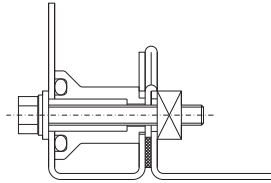

Enclosures

Stainless steel

Premium Panel, protection category IP 69K

Command panel
CP 6681.000

Hex screw,
external

Internal screw
with plastic stoppers

Note:

- Support arm connection at the bottom, by rotating the enclosure