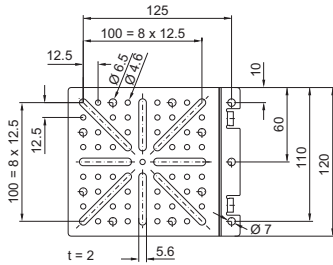

Mounting plates

Locatable

Screw-fastened, large

Screw-fastened, small

Mounting bracket

For interior installation
PS 4597.000

For interior installation
CP 6205.100

Mounting plate TS

With integral top-hat rail