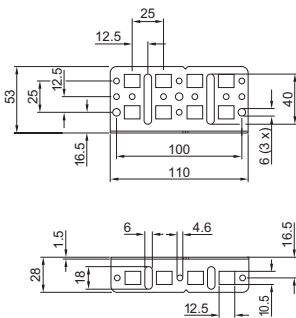

Mounting plates

Locatable

Screw-fastened, large

Screw-fastened, small

Mounting bracket

For interior installation
PS 4597.000

For interior installation
CP 6205.100

Mounting plate TS

With integral top-hat rail