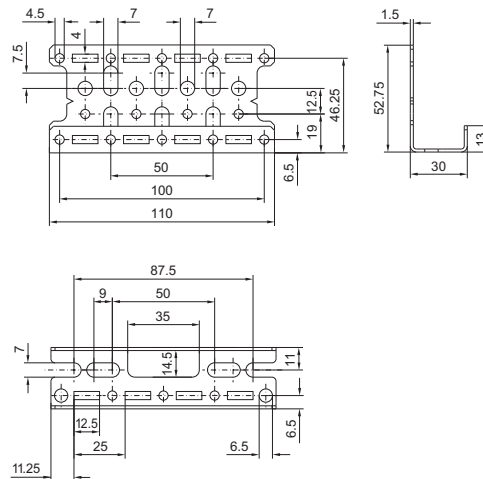

Mounting plates

Locatable

Screw-fastened, large

Screw-fastened, small

Mounting bracket

For interior installation
PS 4597.000

For interior installation
CP 6205.100

Mounting plate TS

With integral top-hat rail