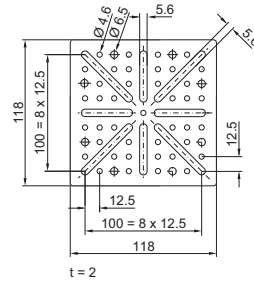

Mounting plates

Locatable

Screw-fastened, large

Screw-fastened, small

Mounting bracket

For interior installation
PS 4597.000

For interior installation
CP 6205.100

Mounting plate TS

With integral top-hat rail