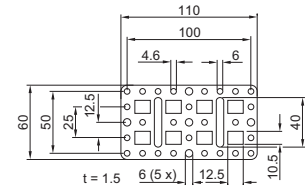

Mounting plates

Locatable

Screw-fastened, large

Screw-fastened, small

Mounting bracket

For interior installation
PS 4597.000

For interior installation
CP 6205.100

Mounting plate TS

With integral top-hat rail