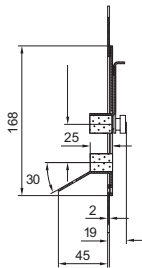

### Module plates

For 16/24-pole connectors

X 16-pole

X 24-pole

For cable entry

With cable sleeve