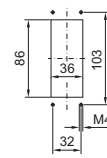

### Module plates

For 16/24-pole connectors

X 16-pole

X 24-pole

For cable entry

With cable sleeve