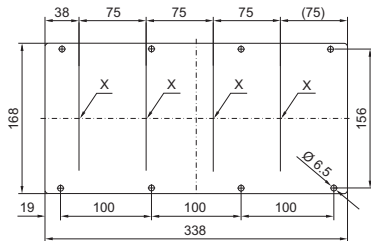

### Module plates

For 16/24-pole connectors

X 16-pole

X 24-pole

For cable entry

With cable sleeve