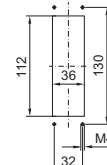

### Module plates

For 16/24-pole connectors

X 16-pole

X 24-pole

For cable entry

With cable sleeve