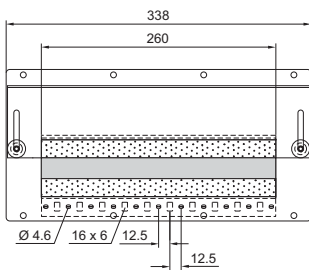

### Module plates

For 16/24-pole connectors

X 16-pole

X 24-pole

For cable entry

With cable sleeve