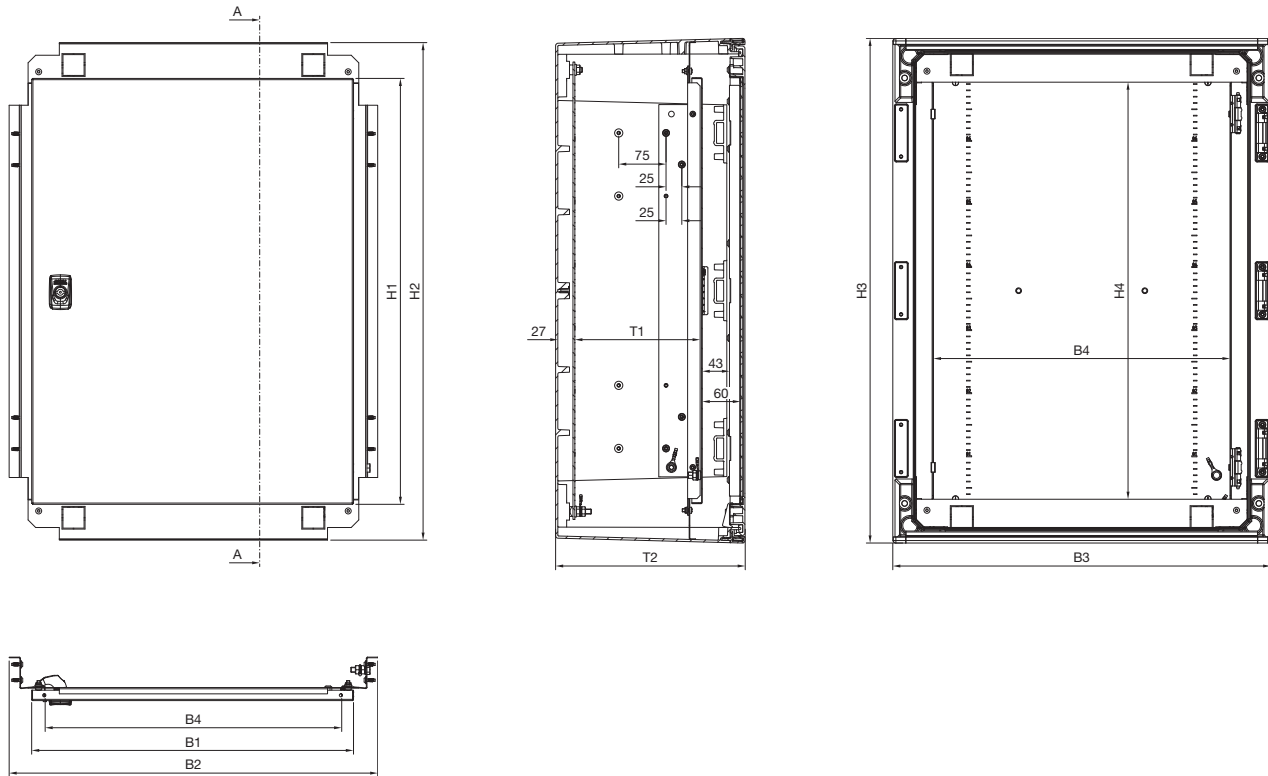

System accessories

Doors/locks

Interior door

for AX plastic enclosures

| Model No. AX | To fit enclosure | | Width dimensions mm | | | | Height dimensions mm | | | | Depth dimensions mm | |
|--------------|------------------|-----------------|---------------------|-----|-----|-----|----------------------|-------|-----|-----|---------------------|-----|
| | Model No. | W x H x D mm | B1 | B2 | B3 | B4 | H1 | H2 | H3 | H4 | T1 | T2 |
| 1485.744 | 1444.000 | 400 x 400 x 200 | 310 | 384 | 400 | 270 | 275 | 388.5 | 400 | 261 | 98.5 | 200 |
| | 1448.000 | | | | | | | | | | | |
| | 9204.100 | | | | | | | | | | | |
| 1485.766 | 1466.000 | 600 x 600 x 200 | 510 | 584 | 600 | 470 | 475 | 588.5 | 600 | 461 | 98.5 | 200 |
| | 1467.000 | | | | | | | | | | | |
| | 9206.100 | | | | | | | | | | | |
| 1485.768 | 1468.000 | 600 x 800 x 300 | 510 | 584 | 600 | 470 | 675 | 788.5 | 800 | 661 | 198.5 | 300 |
| | 1469.000 | | | | | | | | | | | |
| | 9208.100 | | | | | | | | | | | |