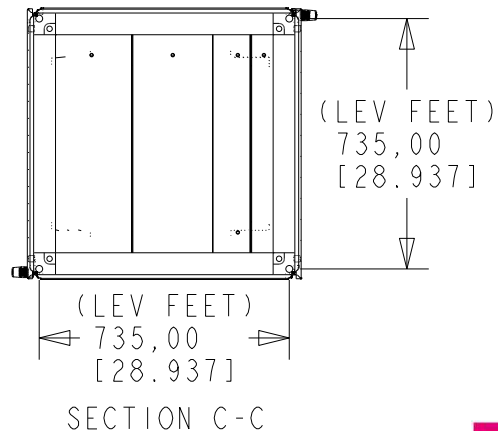

Rittal Specification Sheet

Part Number:	9969894
Revision:	A
Description:	TS IT Enclosure 2000H0800W0800D RAL7035 NEMA12
Rack Weight: (Unpackaged)	127kg (280lbs)

TS IT Enclosure Rack	
SPECIFICATION FOR: TS IT Enclosure 2000H0800W0800D RAL7035	
DRAWING NUMBER	
9969894	
RITTAL	

ALL DIMENSIONS ARE REFERENCE ONLY

Door opening detail

Doors maximum opening angles when bayed showing minimum required space for opening door.

TS IT Enclosure Rack	
SPECIFICATION FOR: TS IT Enclosure 2000H0800W0800D RAL7035	
DRAWING NUMBER	
9969894	
RITTAL	

ALL DIMENSIONS ARE REFERENCE ONLY

Rittal Specification Sheet

SECTION C-C

TS IT Enclosure Rack	
SPECIFICATION FOR: TS IT Enclosure 2000H0800W0800D RAL7035	
DRAWING NUMBER	
9969894	
RITTAL	

ALL DIMENSIONS ARE REFERENCE ONLY