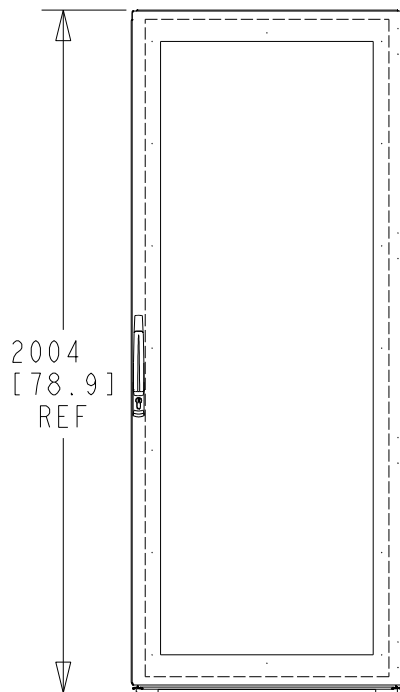

Rittal Specification Sheet

Part Number:	9969894
Revision:	A
Description:	TS IT Enclosure 2000H0800W0800D RAL7035 NEMA12
Rack Weight: (Unpackaged)	127kg (280lbs)

TS IT Enclosure Rack	
SPECIFICATION FOR: TS IT Enclosure 2000H0800W0800D RAL7035	
DRAWING NUMBER	
9969894	
RITTAL	

ALL DIMENSIONS ARE REFERENCE ONLY

Door opening detail

Doors maximum opening angles when bayed showing minimum required space for opening door.

TS IT Enclosure Rack	
SPECIFICATION FOR: TS IT Enclosure 2000H0800W0800D RAL7035	
DRAWING NUMBER	
9969894	
RITTAL	

ALL DIMENSIONS ARE REFERENCE ONLY

Rittal Specification Sheet

SECTION C-C

TS IT Enclosure Rack	
SPECIFICATION FOR: TS IT Enclosure 2000H0800W0800D RAL7035	
DRAWING NUMBER	
9969894	
RITTAL	

ALL DIMENSIONS ARE REFERENCE ONLY