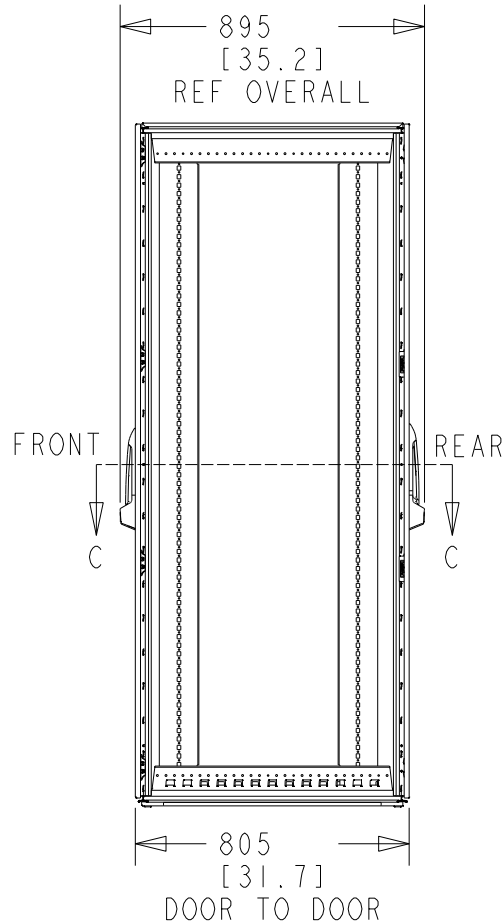

Rittal Specification Sheet

Part Number:	9969894
Revision:	A
Description:	TS IT Enclosure 2000H0800W0800D RAL7035 NEMA12
Rack Weight: (Unpackaged)	127kg (280lbs)

TS IT Enclosure Rack	
SPECIFICATION FOR: TS IT Enclosure 2000H0800W0800D RAL7035	
DRAWING NUMBER	
9969894	
RITTAL	

ALL DIMENSIONS ARE REFERENCE ONLY

Door opening detail

Doors maximum opening angles when bayed showing minimum required space for opening door.

TS IT Enclosure Rack	
SPECIFICATION FOR: TS IT Enclosure 2000H0800W0800D RAL7035	
DRAWING NUMBER	
9969894	
RITTAL	

ALL DIMENSIONS ARE REFERENCE ONLY

Rittal Specification Sheet

SECTION C-C

TS IT Enclosure Rack	
SPECIFICATION FOR: TS IT Enclosure 2000H0800W0800D RAL7035	
DRAWING NUMBER	
9969894	
RITTAL	

ALL DIMENSIONS ARE REFERENCE ONLY