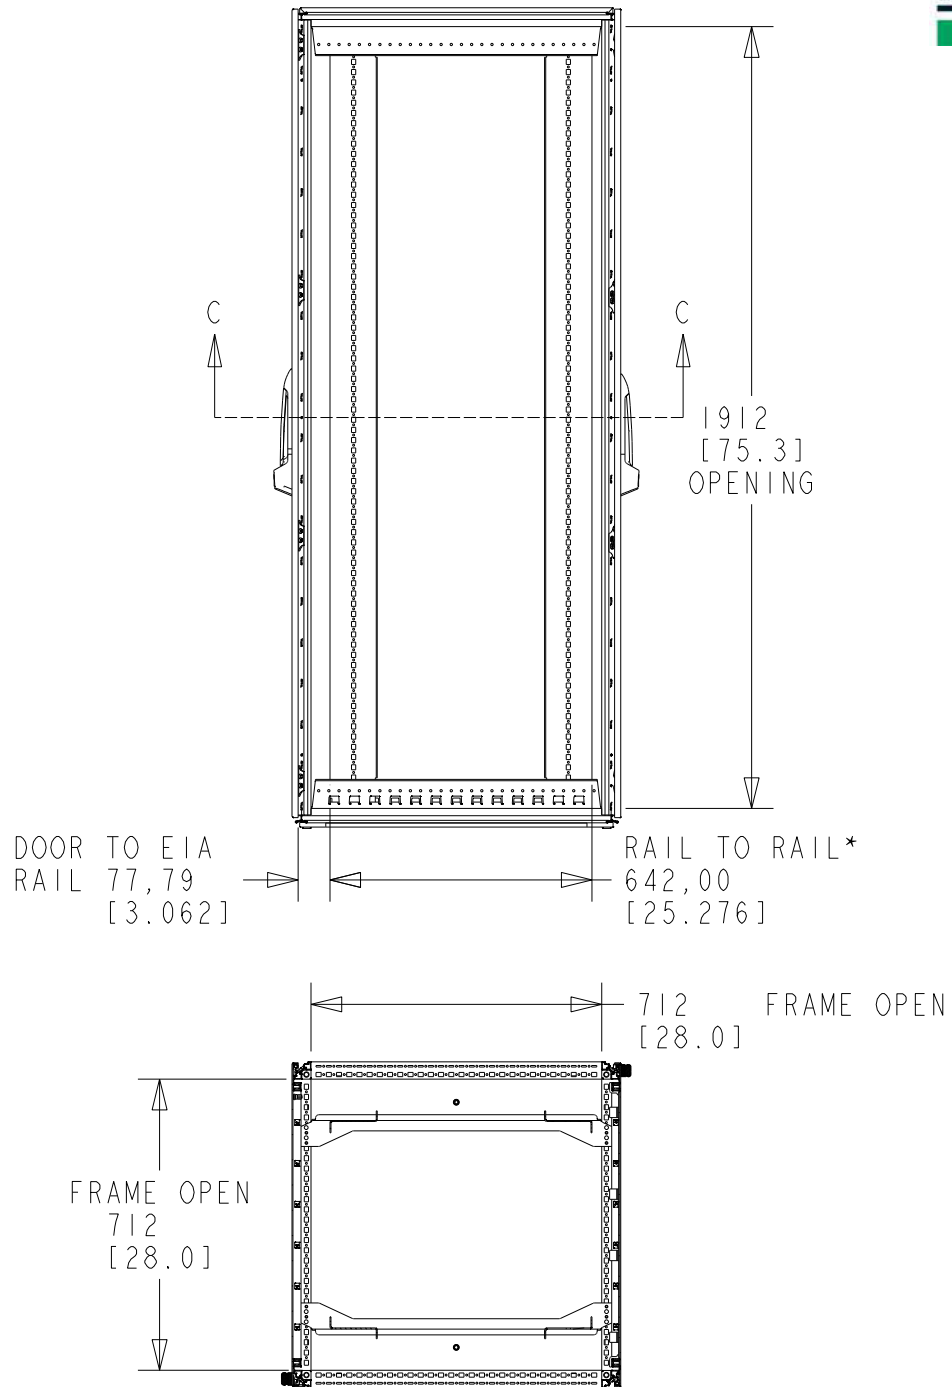

Rittal Specification Sheet

Part Number:	9969894
Revision:	A
Description:	TS IT Enclosure 2000H0800W0800D RAL7035 NEMA12
Rack Weight: (Unpackaged)	127kg (280lbs)

TS IT Enclosure Rack	
SPECIFICATION FOR: TS IT Enclosure 2000H0800W0800D RAL7035	
DRAWING NUMBER	
9969894	
RITTAL	

ALL DIMENSIONS ARE REFERENCE ONLY

Door opening detail

Doors maximum opening angles when bayed showing minimum required space for opening door.

TS IT Enclosure Rack	
SPECIFICATION FOR: TS IT Enclosure 2000H0800W0800D RAL7035	
DRAWING NUMBER	
9969894	
RITTAL	

ALL DIMENSIONS ARE REFERENCE ONLY

Rittal Specification Sheet

SECTION C-C

TS IT Enclosure Rack	
SPECIFICATION FOR: TS IT Enclosure 2000H0800W0800D RAL7035	
DRAWING NUMBER	
9969894	
RITTAL	

ALL DIMENSIONS ARE REFERENCE ONLY