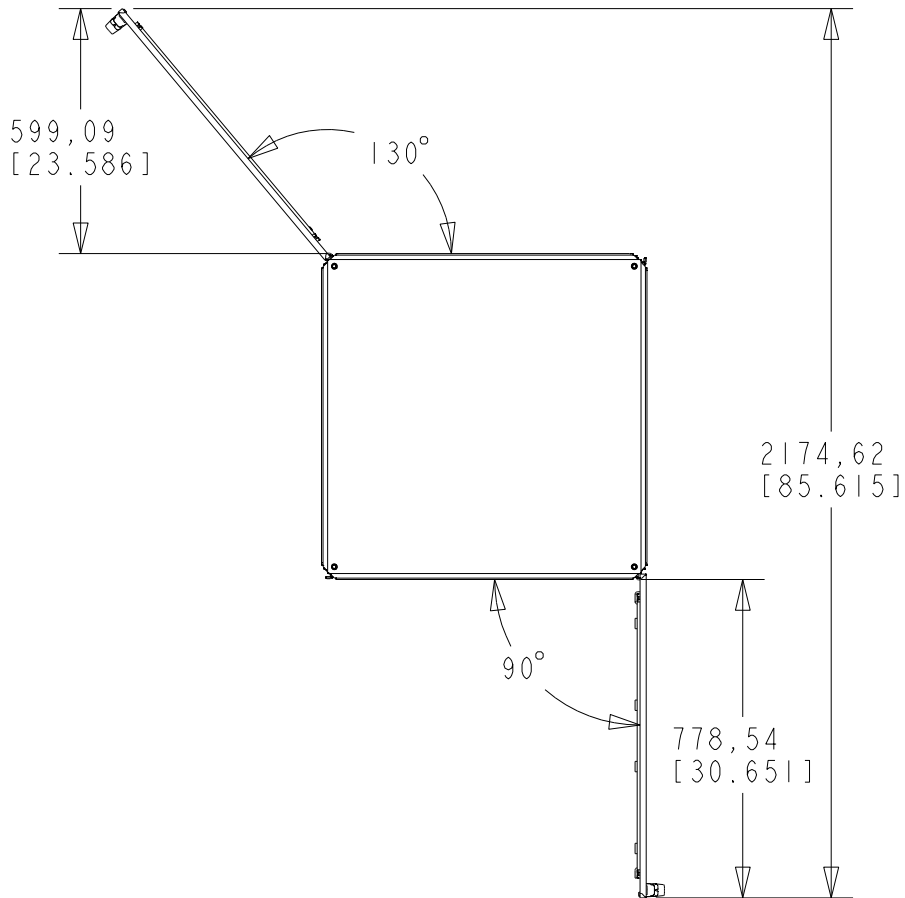

Rittal Specification Sheet

Part Number:	9969894
Revision:	A
Description:	TS IT Enclosure 2000H0800W0800D RAL7035 NEMA12
Rack Weight: (Unpackaged)	127kg (280lbs)

TS IT Enclosure Rack	
SPECIFICATION FOR: TS IT Enclosure 2000H0800W0800D RAL7035	
DRAWING NUMBER	
9969894	
RITTAL	

ALL DIMENSIONS ARE REFERENCE ONLY

Door opening detail

Doors maximum opening angles when bayed showing minimum required space for opening door.

TS IT Enclosure Rack	
SPECIFICATION FOR: TS IT Enclosure 2000H0800W0800D RAL7035	
DRAWING NUMBER	
9969894	
RITTAL	

ALL DIMENSIONS ARE REFERENCE ONLY

Rittal Specification Sheet

SECTION C-C

TS IT Enclosure Rack	
SPECIFICATION FOR: TS IT Enclosure 2000H0800W0800D RAL7035	
DRAWING NUMBER	
9969894	
RITTAL	

ALL DIMENSIONS ARE REFERENCE ONLY

*ADJUSTABLE