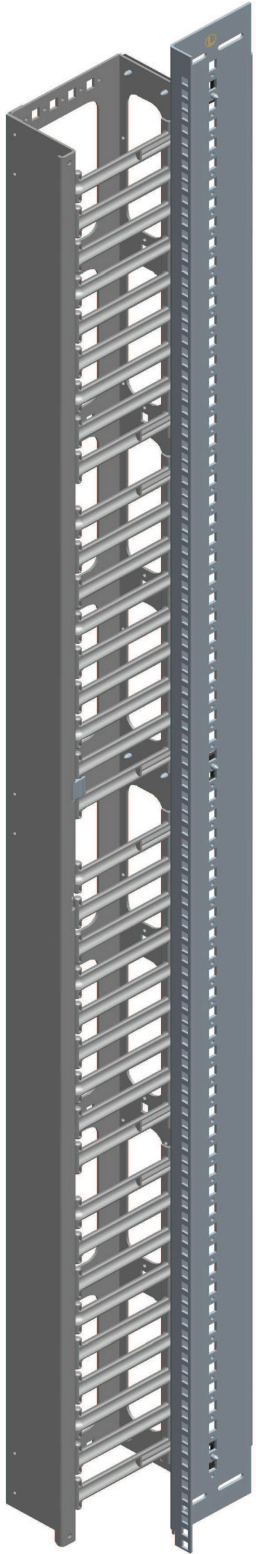

IT INFRASTRUCTURE

SOFTWARE & SERVICES

FRIEDHELM LOH GROUP

Parts list

Note: General hardware list, Components vary based on kit.

<u>Material number:</u>	<u>Object Description</u>	<u>Quantity</u>
0087345	Vertical Cable Manager	1
0087347	TS8 Z-Rail Mounting Bracket	1
0087571	TS IT Rail Mounting Bracket	1
0232470	SCREW 5.5x13 PAN TORX	10
0241485	SCREW M6x12 FLH TORX	2
0213174	WASHER SQUARE	2

Hardware (provided)

Screw 5.5 x 13 Pan Torx (10)

Screw M6 x 12 FLH Torx (2)

Washer Square (2)

Tools Required

Torx 25 

TORX DRIVER

Torx 30 

TORX DRIVER

VERTICAL CABLE MANAGER , TS8 Z-RAIL CONFIGURATION

- 1. ALIGN THE ROUND HOLES IN THE CABLE MANAGER WITH THE HOLES IN THE MOUNTING BRACKET (D0087347).
- 2. USING HARDWARE PROVIDED, ATTACH 3 BRACKETS TO CABLE MANAGER.
- 3. PLACE CABLE MANAGER AGAINST EIA RAIL.
- 4. USING HARDWARE PROVIDED, ATTACH THE CABLE MANGER WITH THE MOUNTING BRACKETS TO HOLES IN EIA RAIL (SEE LOCATION: A, 3 PLACES).

CABLE MANAGER INSTALLATION I
TS8 Z- RAIL CONFIGURATION

VERTICAL CABLE MANAGER , TS IT RAIL CONFIGURATION

1. ALIGN THE SQ HOLES IN THE CABLE MANAGER WITH THE HOLES IN THE MOUNTING BRACKET (D0087571).
2. USING HARDWARE PROVIDED (0213174 & 0241485), ATTACH 2 BRACKETS TO CABLE MANAGER.
3. PLACE CABLE MANAGER AGAINST EIA RAIL.
4. USING HARDWARE PROVIDED (0232470), ATTACH THE CABLE MANAGER WITH MOUNTING BRACKETS TO HOLES IN EIA RAIL (SEE LOCATION: A, 2 PLACES).