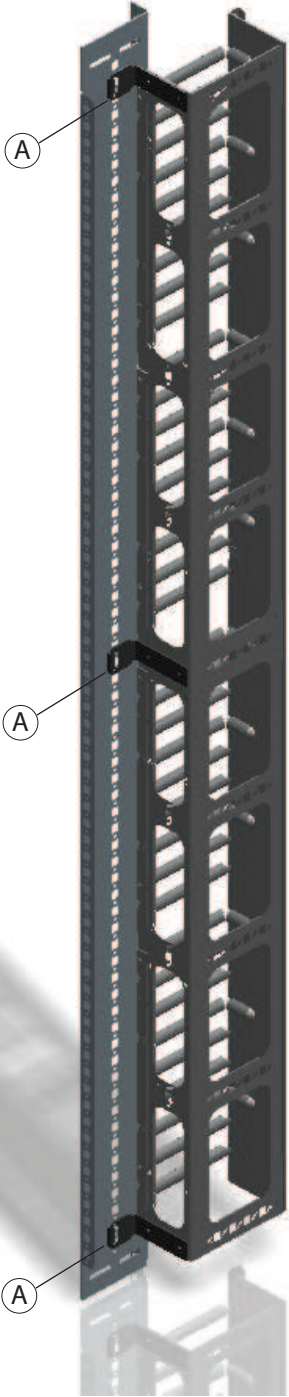

Hardware (provided)

Screw 5.5 x 13 Pan Torx (10)

Screw M6 x 12 FLH Torx (2)

Washer Square (2)

Tools Required

Torx 25 

TORX DRIVER

Torx 30 

TORX DRIVER

VERTICAL CABLE MANAGER , TS8 Z-RAIL CONFIGURATION

- 1. ALIGN THE ROUND HOLES IN THE CABLE MANAGER WITH THE HOLES IN THE MOUNTING BRACKET (D0087347).
- 2. USING HARDWARE PROVIDED, ATTACH 3 BRACKETS TO CABLE MANAGER.
- 3. PLACE CABLE MANAGER AGAINST EIA RAIL.
- 4. USING HARDWARE PROVIDED, ATTACH THE CABLE MANGER WITH THE MOUNTING BRACKETS TO HOLES IN EIA RAIL (SEE LOCATION: A, 3 PLACES).

CABLE MANAGER INSTALLATION I
TS8 Z- RAIL CONFIGURATION

VERTICAL CABLE MANAGER , TS IT RAIL CONFIGURATION

1. ALIGN THE SQ HOLES IN THE CABLE MANAGER WITH THE HOLES IN THE MOUNTING BRACKET (D0087571).
2. USING HARDWARE PROVIDED (0213174 & 0241485), ATTACH 2 BRACKETS TO CABLE MANAGER.
3. PLACE CABLE MANAGER AGAINST EIA RAIL.
4. USING HARDWARE PROVIDED (0232470), ATTACH THE CABLE MANAGER WITH MOUNTING BRACKETS TO HOLES IN EIA RAIL (SEE LOCATION: A, 2 PLACES).

CABLE MANAGER INSTALLATION INSTRUCTIONS

TS IT RAIL CONFIGURATION

VERTICAL CABLE MANAGER, TS FRAME CONFIGURATION

1. ALIGN THE SQ HOLES IN THE CABLE MANAGER WITH THE HOLES IN THE MOUNTING BRACKET (D0087571).
2. USING HARDWARE PROVIDED (0213174 & 0241485), ATTACH 2 BRACKETS TO CABLE MANAGER.
3. PLACE CABLE MANAGER AGAINST TS FRAME.
4. USING HARDWARE PROVIDED (0232470), ATTACHED THE CABLE MANAGER WITH MOUNTING BRACKETS TO HOLES IN TS FRAME (SEE LOCATION: A, 2 PLACES).