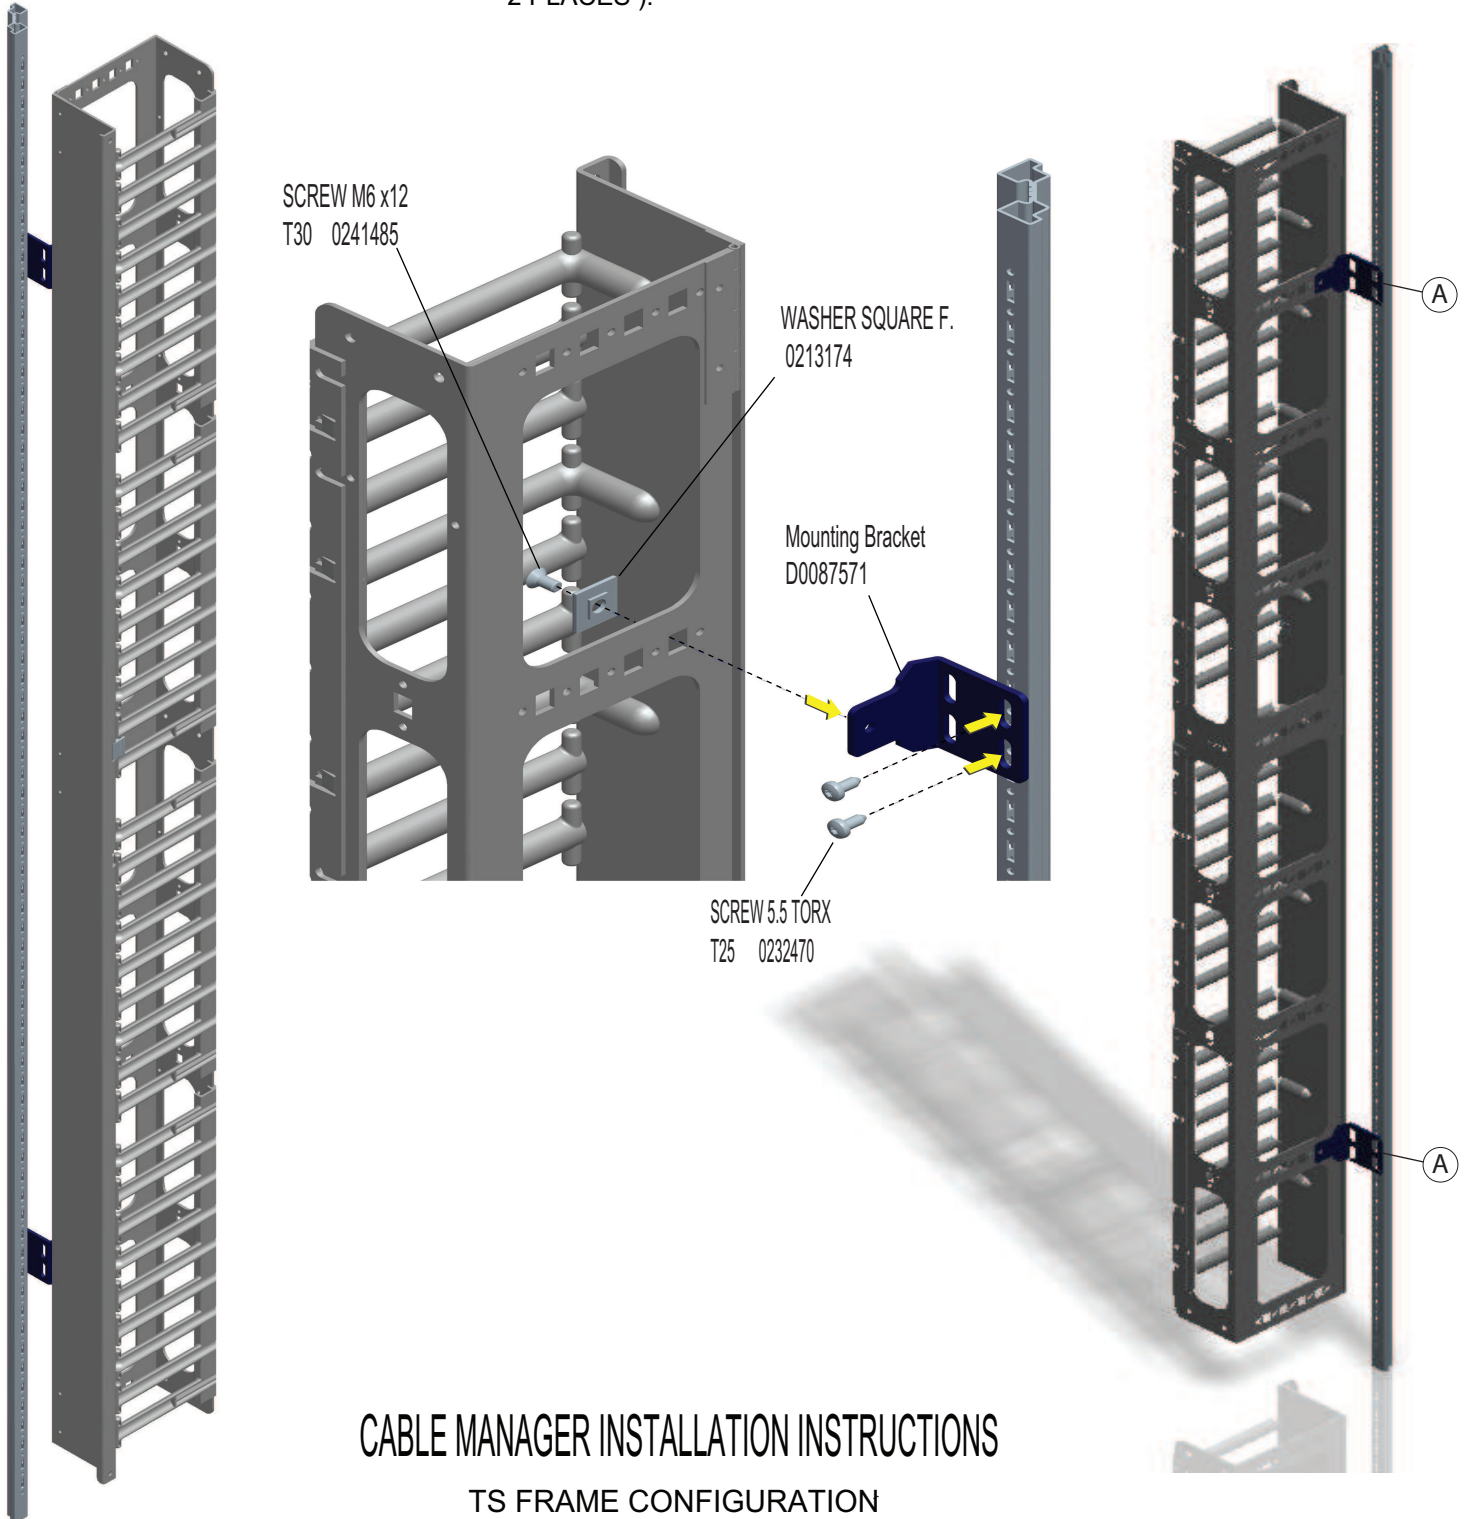

TORX DRIVER

VERTICAL CABLE MANAGER , TS8 Z-RAIL CONFIGURATION

- 1. ALIGN THE ROUND HOLES IN THE CABLE MANAGER WITH THE HOLES IN THE MOUNTING BRACKET (D0087347).
- 2. USING HARDWARE PROVIDED, ATTACH 3 BRACKETS TO CABLE MANAGER.
- 3. PLACE CABLE MANAGER AGAINST EIA RAIL.
- 4. USING HARDWARE PROVIDED, ATTACH THE CABLE MANGER WITH THE MOUNTING BRACKETS TO HOLES IN EIA RAIL (SEE LOCATION: A, 3 PLACES).

CABLE MANAGER INSTALLATION I
TS8 Z- RAIL CONFIGURATION

VERTICAL CABLE MANAGER , TS IT RAIL CONFIGURATION

1. ALIGN THE SQ HOLES IN THE CABLE MANAGER WITH THE HOLES IN THE MOUNTING BRACKET (D0087571).
2. USING HARDWARE PROVIDED (0213174 & 0241485), ATTACH 2 BRACKETS TO CABLE MANAGER.
3. PLACE CABLE MANAGER AGAINST EIA RAIL.
4. USING HARDWARE PROVIDED (0232470), ATTACH THE CABLE MANAGER WITH MOUNTING BRACKETS TO HOLES IN EIA RAIL (SEE LOCATION: A, 2 PLACES).

CABLE MANAGER INSTALLATION INSTRUCTIONS

TS IT RAIL CONFIGURATION

VERTICAL CABLE MANAGER, TS FRAME CONFIGURATION

1. ALIGN THE SQ HOLES IN THE CABLE MANAGER WITH THE HOLES IN THE MOUNTING BRACKET (D0087571).
2. USING HARDWARE PROVIDED (0213174 & 0241485), ATTACH 2 BRACKETS TO CABLE MANAGER.
3. PLACE CABLE MANAGER AGAINST TS FRAME.
4. USING HARDWARE PROVIDED (0232470), ATTACHED THE CABLE MANAGER WITH MOUNTING BRACKETS TO HOLES IN TS FRAME (SEE LOCATION: A, 2 PLACES).

CABLE MANAGER INSTALLATION INSTRUCTIONS

TS FRAME CONFIGURATION

Rittal – The System.

Faster – better – everywhere.

- Enclosures
- Power Distribution
- Climate Control
- IT Infrastructure
- Software & Services