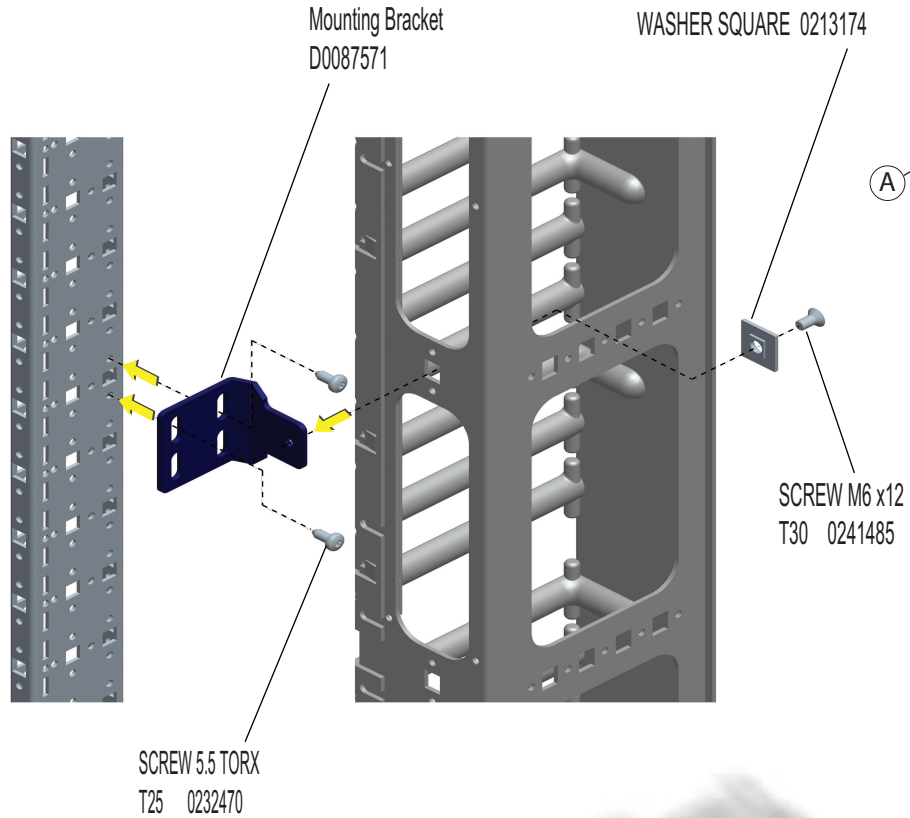

TORX DRIVER

VERTICAL CABLE MANAGER , TS8 Z-RAIL CONFIGURATION

- 1. ALIGN THE ROUND HOLES IN THE CABLE MANAGER WITH THE HOLES IN THE MOUNTING BRACKET (D0087347).
- 2. USING HARDWARE PROVIDED, ATTACH 3 BRACKETS TO CABLE MANAGER.
- 3. PLACE CABLE MANAGER AGAINST EIA RAIL.
- 4. USING HARDWARE PROVIDED, ATTACH THE CABLE MANGER WITH THE MOUNTING BRACKETS TO HOLES IN EIA RAIL (SEE LOCATION: A, 3 PLACES).

CABLE MANAGER INSTALLATION I
TS8 Z- RAIL CONFIGURATION

VERTICAL CABLE MANAGER , TS IT RAIL CONFIGURATION

1. ALIGN THE SQ HOLES IN THE CABLE MANAGER WITH THE HOLES IN THE MOUNTING BRACKET (D0087571).
2. USING HARDWARE PROVIDED (0213174 & 0241485), ATTACH 2 BRACKETS TO CABLE MANAGER.
3. PLACE CABLE MANAGER AGAINST EIA RAIL.
4. USING HARDWARE PROVIDED (0232470), ATTACH THE CABLE MANAGER WITH MOUNTING BRACKETS TO HOLES IN EIA RAIL (SEE LOCATION: A, 2 PLACES).

CABLE MANAGER INSTALLATION INSTRUCTIONS

TS IT RAIL CONFIGURATION

VERTICAL CABLE MANAGER, TS FRAME CONFIGURATION

1. ALIGN THE SQ HOLES IN THE CABLE MANAGER WITH THE HOLES IN THE MOUNTING BRACKET (D0087571).
2. USING HARDWARE PROVIDED (0213174 & 0241485), ATTACH 2 BRACKETS TO CABLE MANAGER.
3. PLACE CABLE MANAGER AGAINST TS FRAME.
4. USING HARDWARE PROVIDED (0232470), ATTACHED THE CABLE MANAGER WITH MOUNTING BRACKETS TO HOLES IN TS FRAME (SEE LOCATION: A, 2 PLACES).