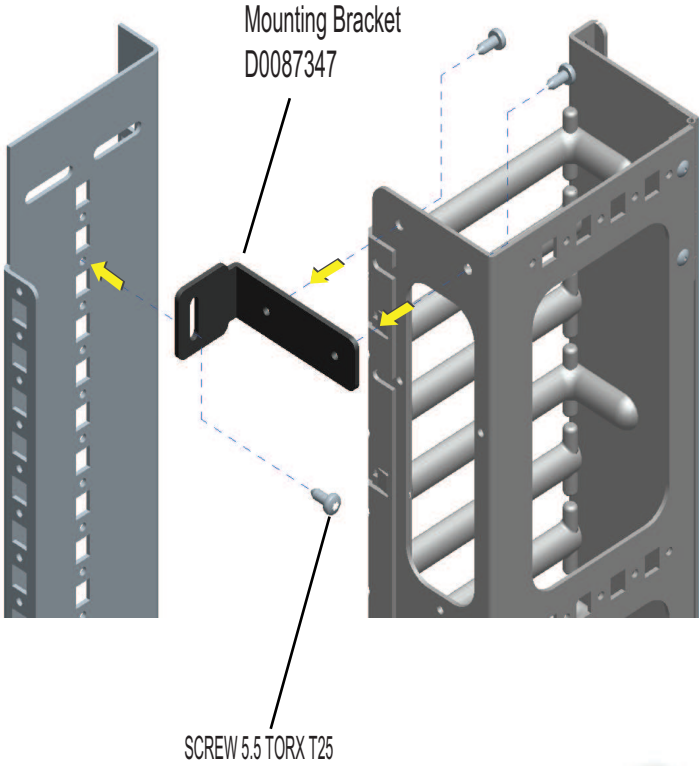

IT INFRASTRUCTURE

SOFTWARE & SERVICES

FRIEDHELM LOH GROUP

Parts list

Note: General hardware list, Components vary based on kit.

<u>Material number:</u>	<u>Object Description</u>	<u>Quantity</u>
0087345	Vertical Cable Manager	1
0087347	TS8 Z-Rail Mounting Bracket	1
0087571	TS IT Rail Mounting Bracket	1
0232470	SCREW 5.5x13 PAN TORX	10
0241485	SCREW M6x12 FLH TORX	2
0213174	WASHER SQUARE	2

Hardware (provided)

Screw 5.5 x 13 Pan Torx (10)

Screw M6 x 12 FLH Torx (2)

Washer Square (2)

Tools Required

Torx 25 

TORX DRIVER

Torx 30 

TORX DRIVER

VERTICAL CABLE MANAGER , TS8 Z-RAIL CONFIGURATION

- 1. ALIGN THE ROUND HOLES IN THE CABLE MANAGER WITH THE HOLES IN THE MOUNTING BRACKET (D0087347).
- 2. USING HARDWARE PROVIDED, ATTACH 3 BRACKETS TO CABLE MANAGER.
- 3. PLACE CABLE MANAGER AGAINST EIA RAIL.
- 4. USING HARDWARE PROVIDED, ATTACH THE CABLE MANGER WITH THE MOUNTING BRACKETS TO HOLES IN EIA RAIL (SEE LOCATION: A, 3 PLACES).

CABLE MANAGER INSTALLATION I
TS8 Z- RAIL CONFIGURATION

VERTICAL CABLE MANAGER , TS IT RAIL CONFIGURATION

1. ALIGN THE SQ HOLES IN THE CABLE MANAGER WITH THE HOLES IN THE MOUNTING BRACKET (D0087571).
2. USING HARDWARE PROVIDED (0213174 & 0241485), ATTACH 2 BRACKETS TO CABLE MANAGER.
3. PLACE CABLE MANAGER AGAINST EIA RAIL.
4. USING HARDWARE PROVIDED (0232470), ATTACH THE CABLE MANAGER WITH MOUNTING BRACKETS TO HOLES IN EIA RAIL (SEE LOCATION: A, 2 PLACES).