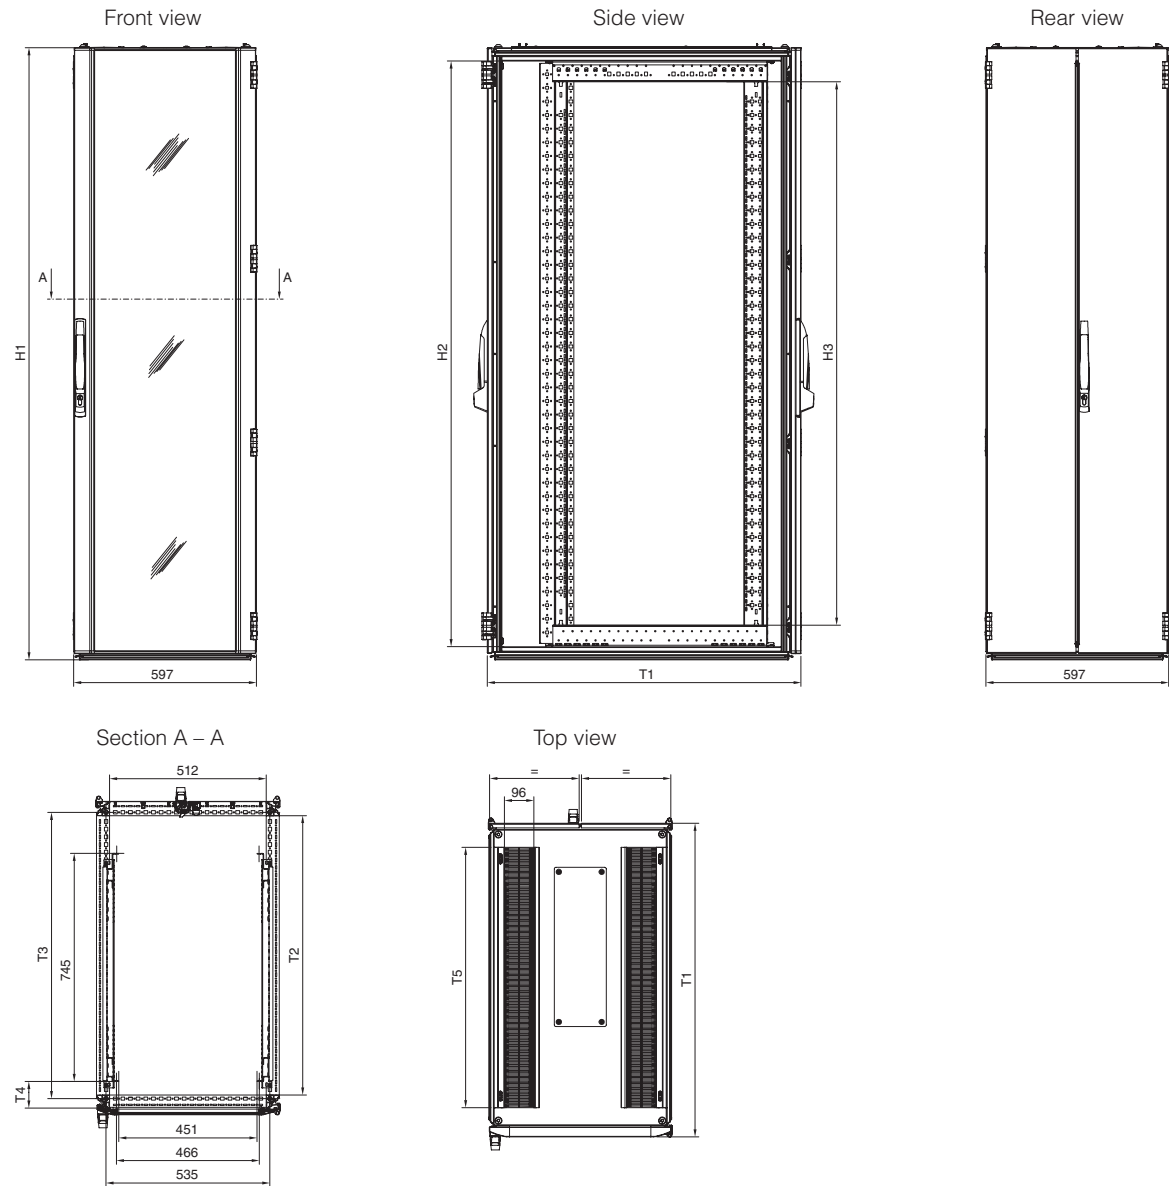

## ► TS IT Rack – Technical details

ENCLOSURES

POWER DISTRIBUTION

CLIMATE CONTROL

IT INFRASTRUCTURE

SOFTWARE & SERVICES

Network/server enclosures TS IT

With viewing door for rack climate control

Width 600 mm

Part No.	U	Color		Height inches (mm)			Depth dimensions inches (mm)				
		RAL7035	RAL9005	H1	H2	H3	T1	T2	T3	T4	T5
5508.120	42	■	–	78.68 (1998.5)	75.28 (1912)	69.84 (1774)	40.32 (1024)	35.91 (912)	36.81 (935)	3.43 (87)	33.47 (850)
5508.220	42	–	■	78.68 (1998.5)	75.28 (1912)	69.84 (1774)	40.32 (1024)	35.91 (912)	36.81 (935)	3.43 (87)	33.47 (850)
5510.120	42	■	–	78.68 (1998.5)	75.28 (1912)	69.84 (1774)	40.32 (1024)	43.78 (1112)	44.69 (1135)	5.79 (147)	41.34 (1050)
5510.220	42	–	■	78.68 (1998.5)	75.28 (1912)	69.84 (1774)	40.32 (1024)	43.78 (1112)	44.69 (1135)	5.79 (147)	41.34 (1050)